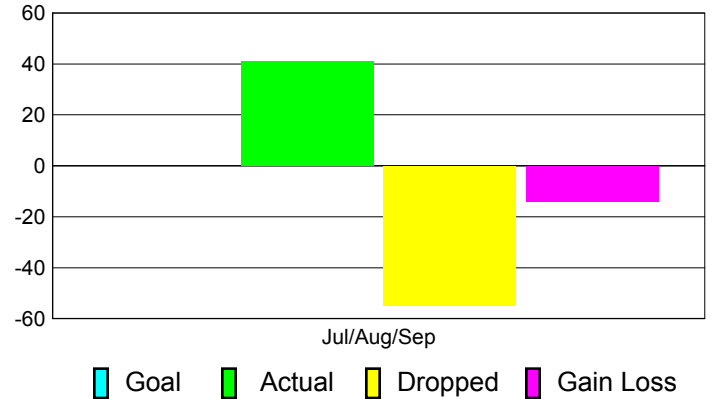

Membership Results 2012-2013

Goal, New, Dropped, Gain/Loss

Comparison of Membership Gain/Loss

Current Year Compared to the Previous Year