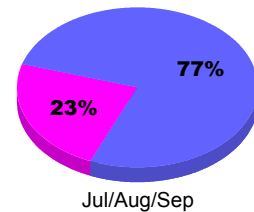

Membership Results
2012-2013

Membership
2011-2012

Month	Net Memb Goal	Actual New Memb	Actual Dropped Memb	Gain/Loss of Memb	Gain/Loss of Memb
Jul/Aug/Sep		41	-55	-14	-14
Totals		41	-55	-14	-14

Membership Results 2012-2013

Goal, New, Dropped, Gain/Loss

Comparison of Membership Gain/Loss

Current Year Compared to the Previous Year

Gender Comparison 2012-2013

Jul/Aug/Sep

Male Female